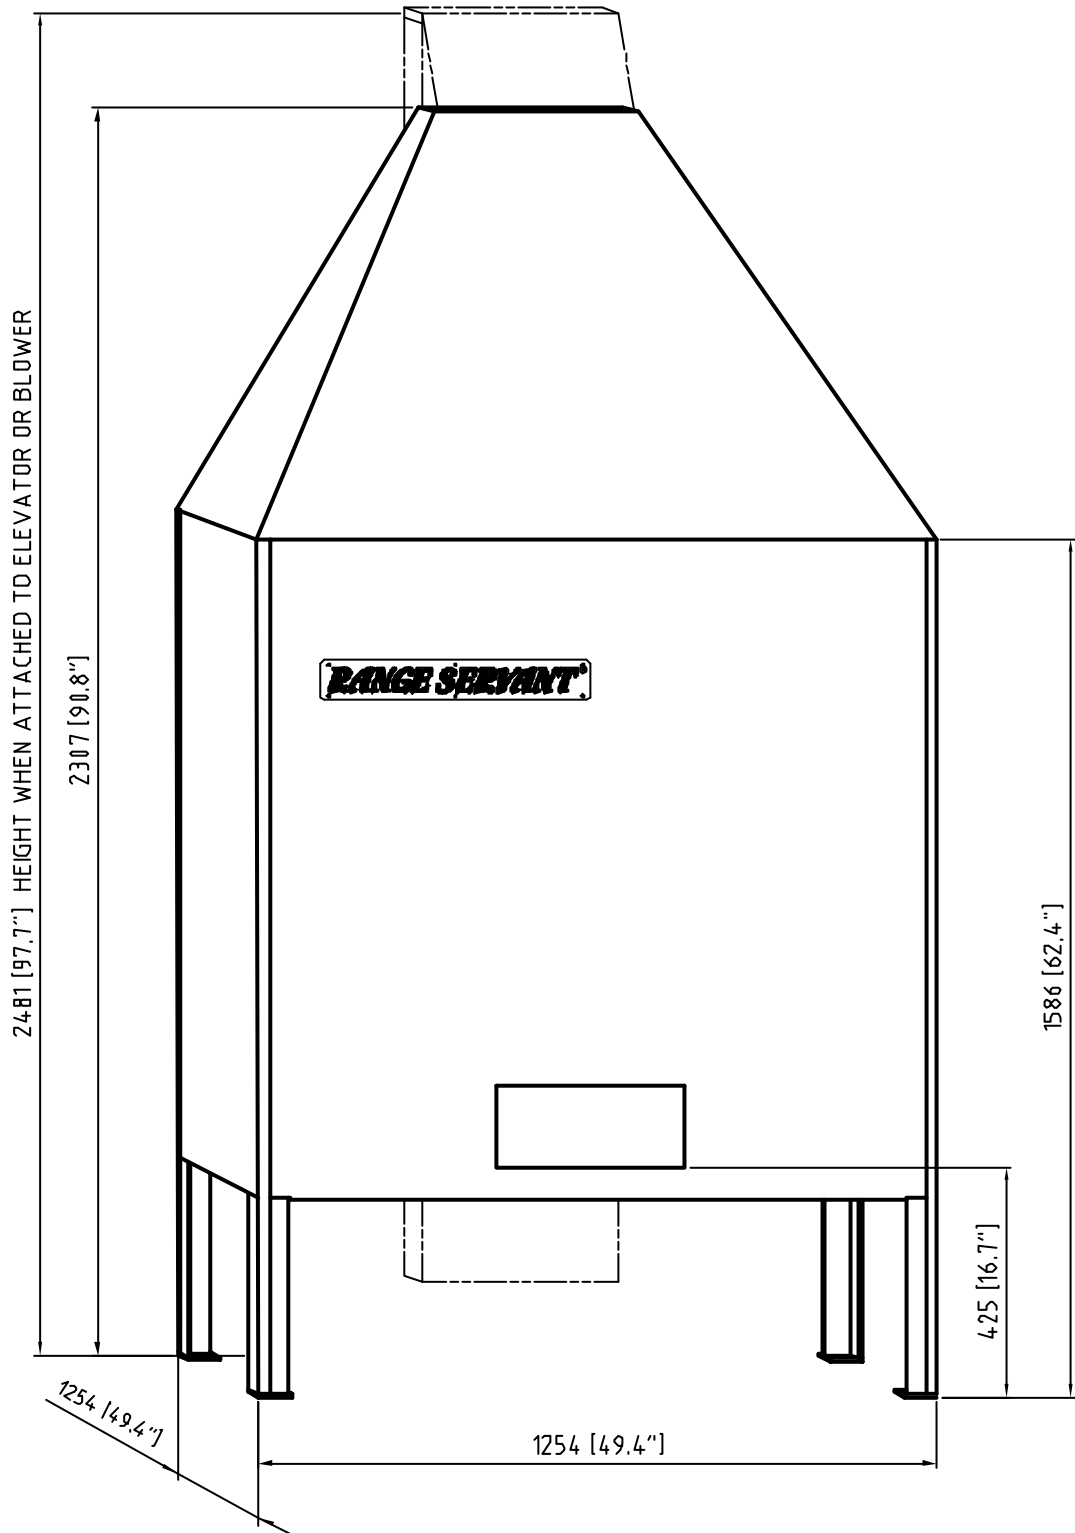

## HOPPER-22

HOPPER CAPACITY

22,000 BALLS